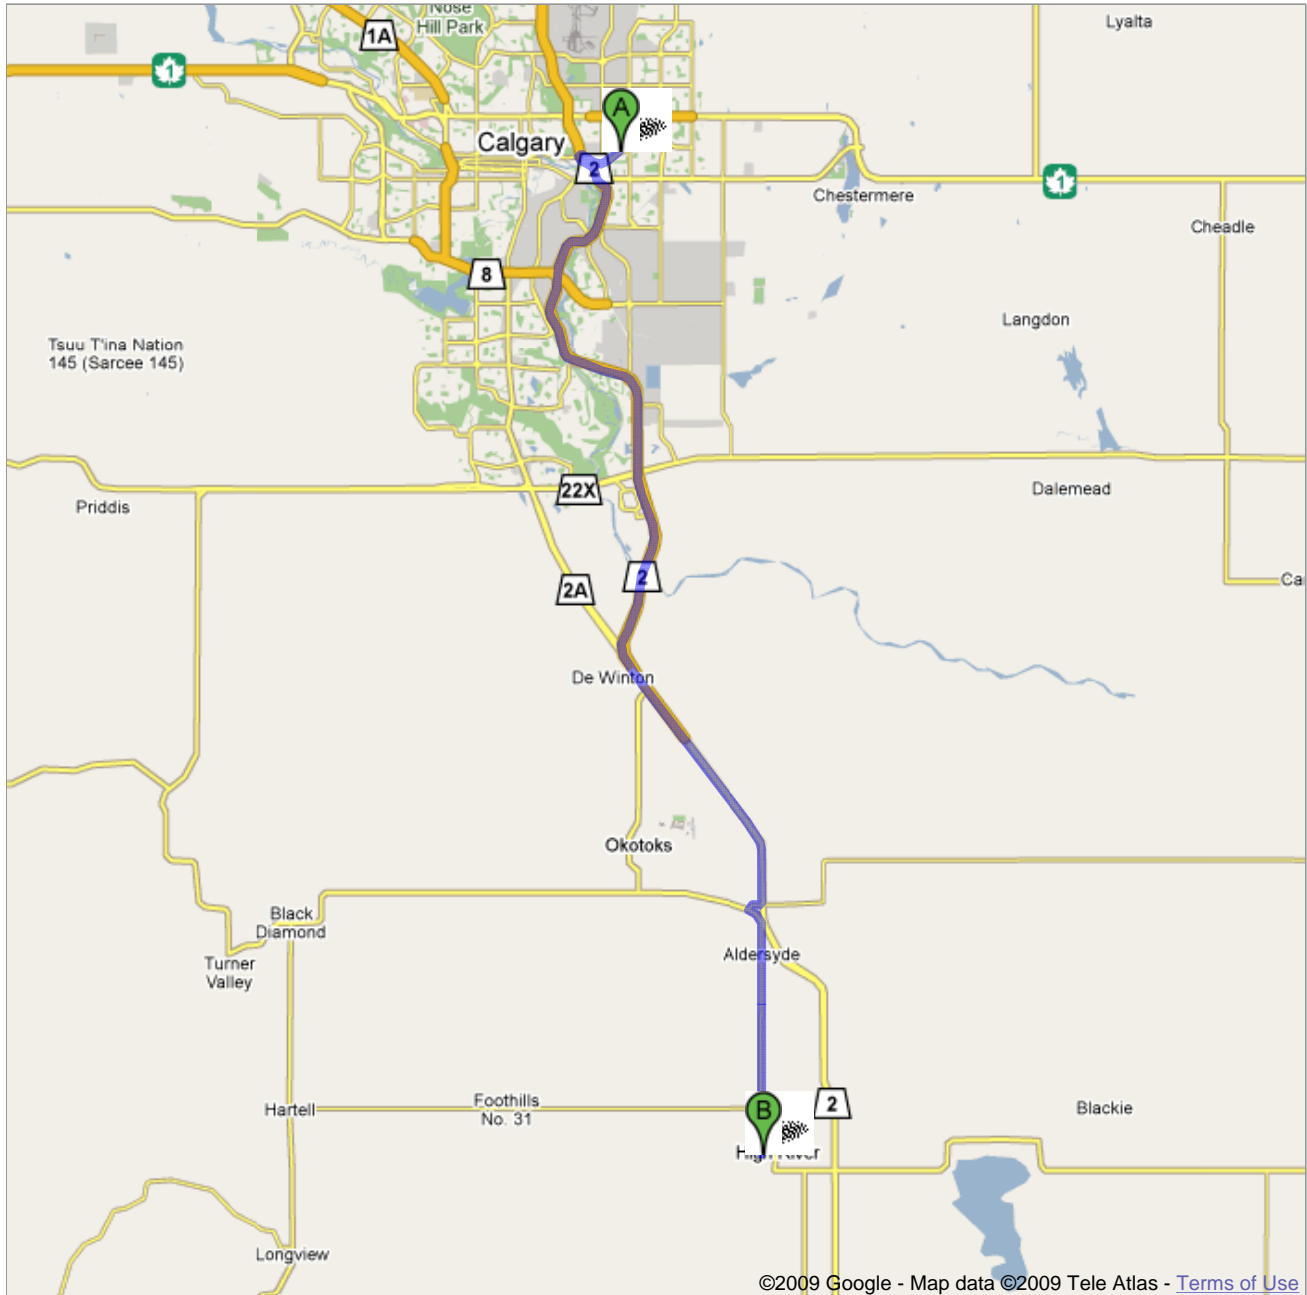

Directions to Highwood Golf & Country Club

400 - 7th St. N., High River, AB T1V 1M6, Canada -
(403) 652-3644
62.9 km – about 48 mins

Save trees. Go green!
Download Google Maps on your phone at google.com/gmm

 2912 Memorial Dr SE, Calgary, AB, Canada

	1. Head southwest on Memorial Dr SE toward 28 St SE About 2 mins	go 2.4 km total 2.4 km
	2. Turn left onto the AB-2/Deerfoot Tr ramp About 2 mins	go 0.7 km total 3.2 km
	3. Merge onto Hwy 2 S/AB-2 S About 28 mins	go 45.3 km total 48.5 km
	4. Take exit 209 for 547 toward AB-7/Okotoks/Mossieigh	go 0.6 km total 49.1 km
	5. Turn right at Hwy 7 W/AB-7 W/HWY 2A	go 0.7 km total 49.8 km
	6. Turn left at HWY 2A/HWY 7 Continue to follow HWY 2A About 11 mins	go 10.7 km total 60.5 km
	7. Turn left to stay on HWY 2A About 1 min	go 0.7 km total 61.2 km
	8. Slight right at 7 St NW About 3 mins	go 1.7 km total 62.9 km

 Highwood Golf & Country Club
400 - 7th St. N., High River, AB T1V 1M6, Canada - (403) 652-3644

These directions are for planning purposes only. You may find that construction projects, traffic, weather, or other events may cause conditions to differ from the map results, and you should plan your route accordingly. You must obey all signs or notices regarding your route.

Map data ©2009 Tele Atlas